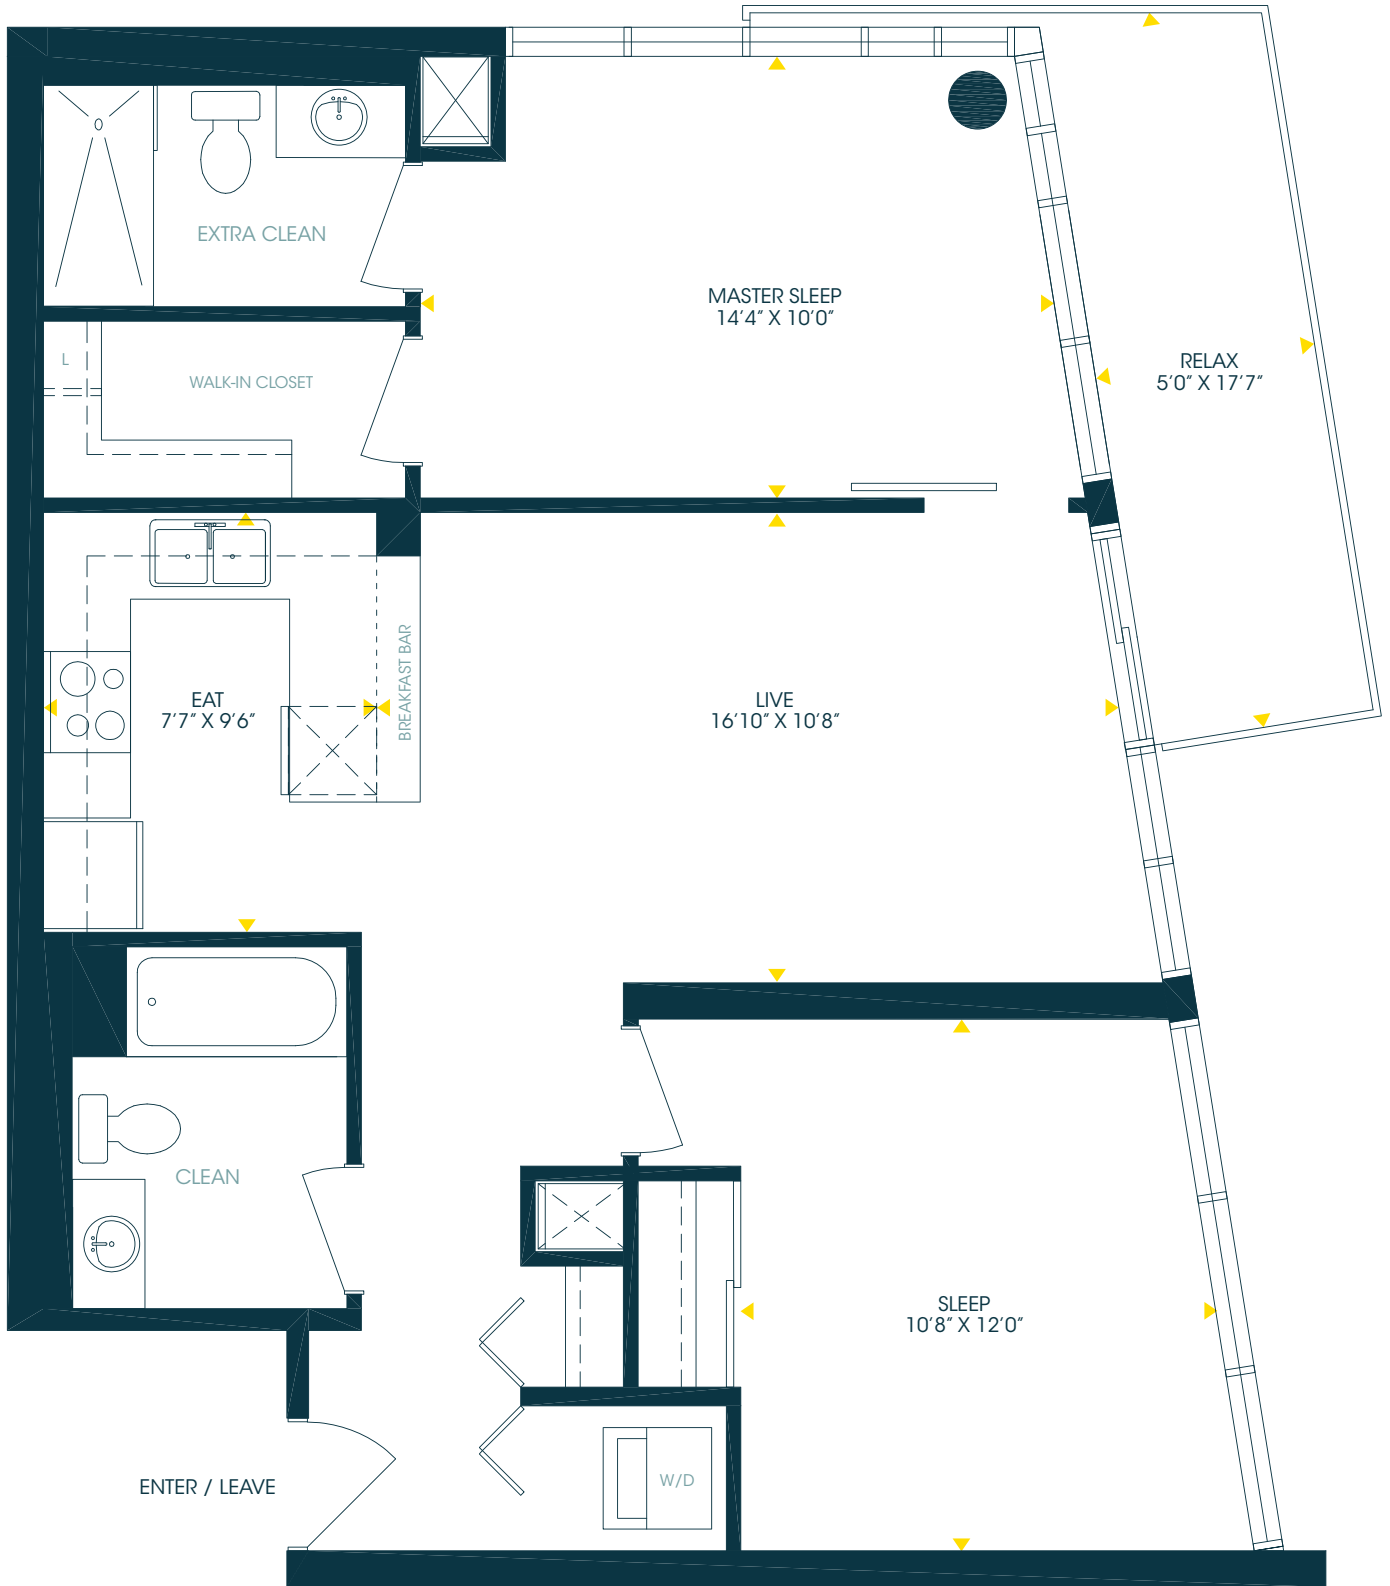

TWO BEDROOM 870 SQ.FT. + BALCONY (88 SQ.FT.)

LIBERTYPLACE
THE CENTRE OF THE SCENE

SUITE LOCATION
3-29

TYPICAL FLOORS
3-29

N