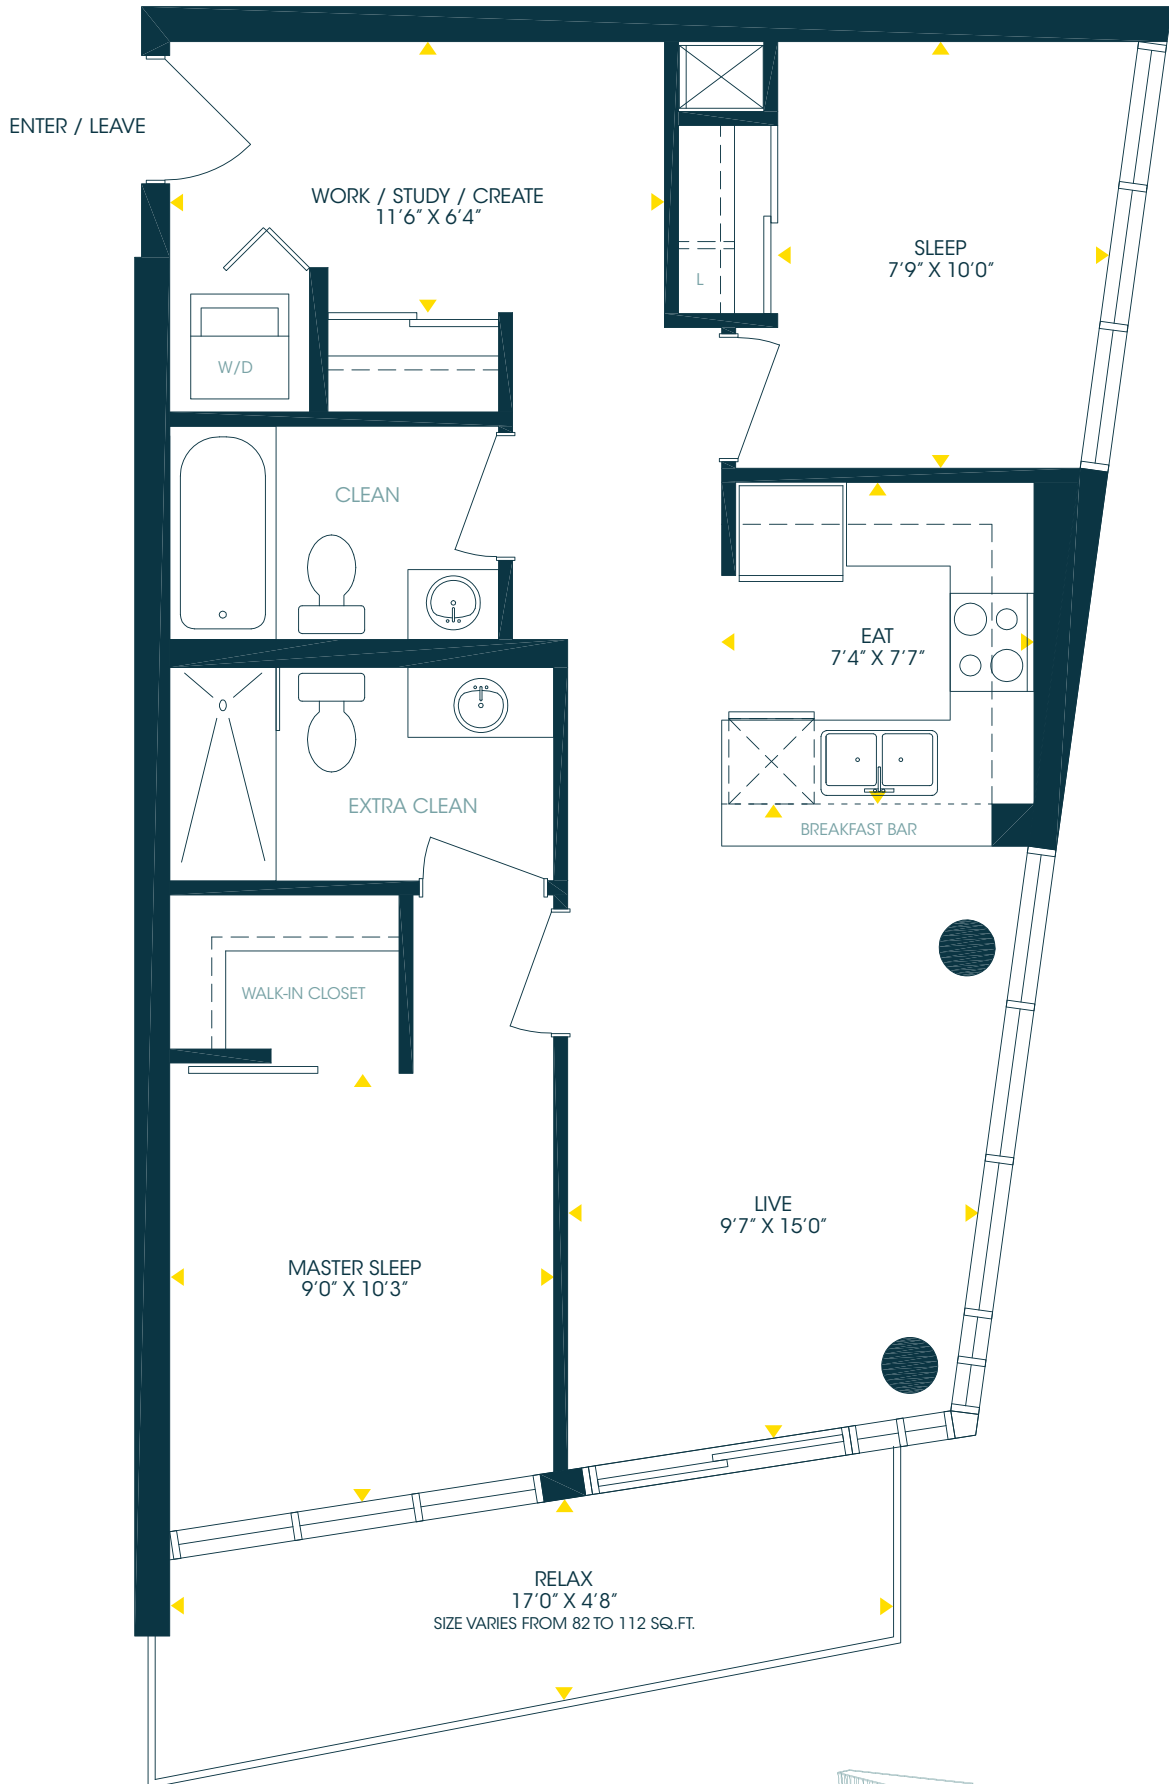

TWO BEDROOM + DEN 745 SQ.FT. + BALCONY (82-112 SQ.FT.)

**LIBERTYPLACE**  
THE CENTRE OF THE SCENE

SUITE LOCATION  
3-29

TYPICAL FLOORS  
3-29

All areas and stated room dimensions are approximate. Floor area measured in accordance with Tarion Bulletin #22. Actual living area will vary from floor area stated. Builder may substitute materials for those provided in the plans and specifications provided such materials are of quality equal to or better than the material provided for in the plans and specifications. Floorplans are subject to change without notice. E. & O.E.