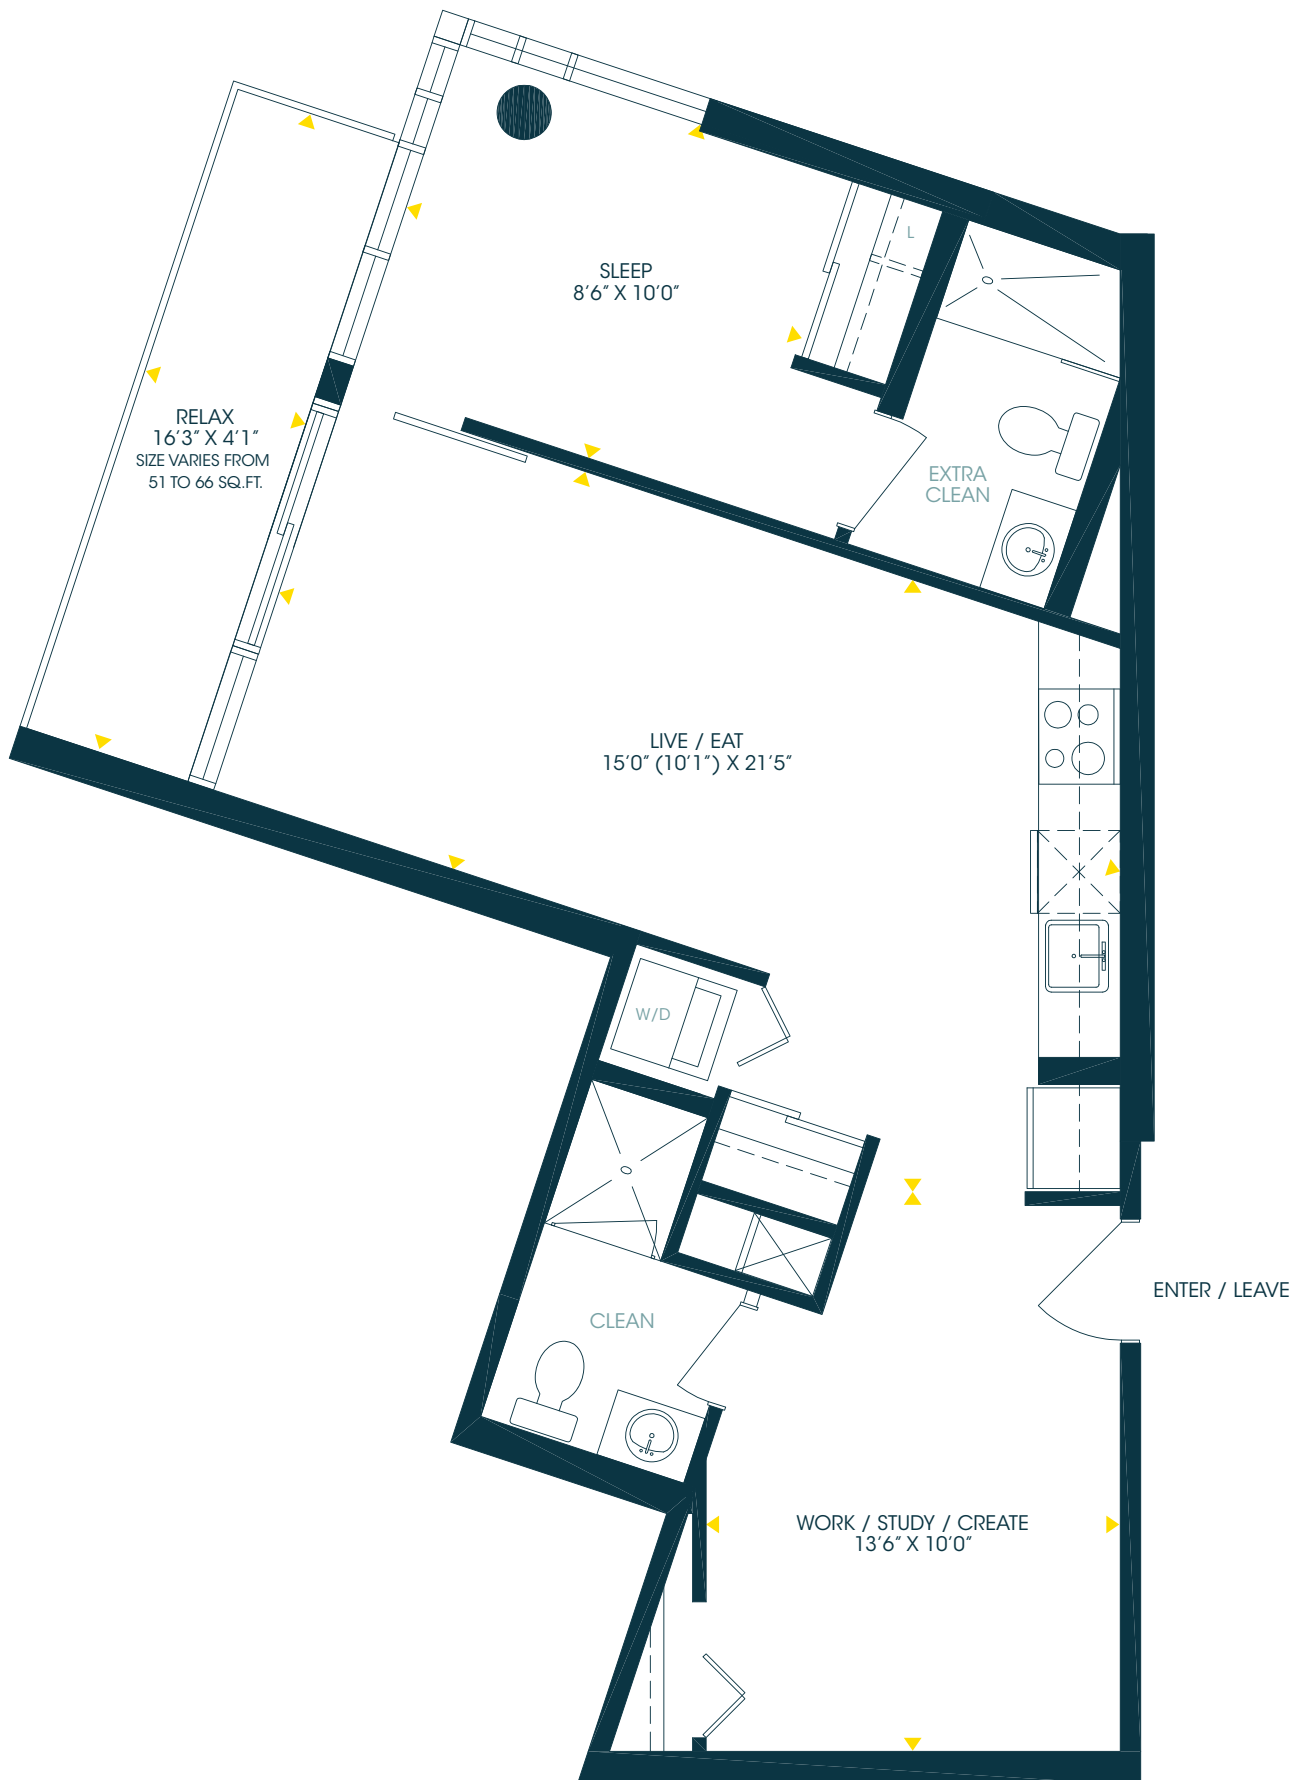

ONE BEDROOM + DEN 673 SQ.FT. + BALCONY (51-66 SQ.FT.)

LIBERTYPLACE
THE CENTRE OF THE SCENE

SUITE LOCATION
3-23

TYPICAL FLOORS
3-23

N

All areas and stated room dimensions are approximate. Floor area measured in accordance with Tarion Bulletin #22. Actual living area will vary from floor area stated. Builder may substitute materials for those provided in the plans and specifications provided such materials are of quality equal to or better than the material provided for in the plans and specifications. Floorplans are subject to change without notice. E. & O.E.